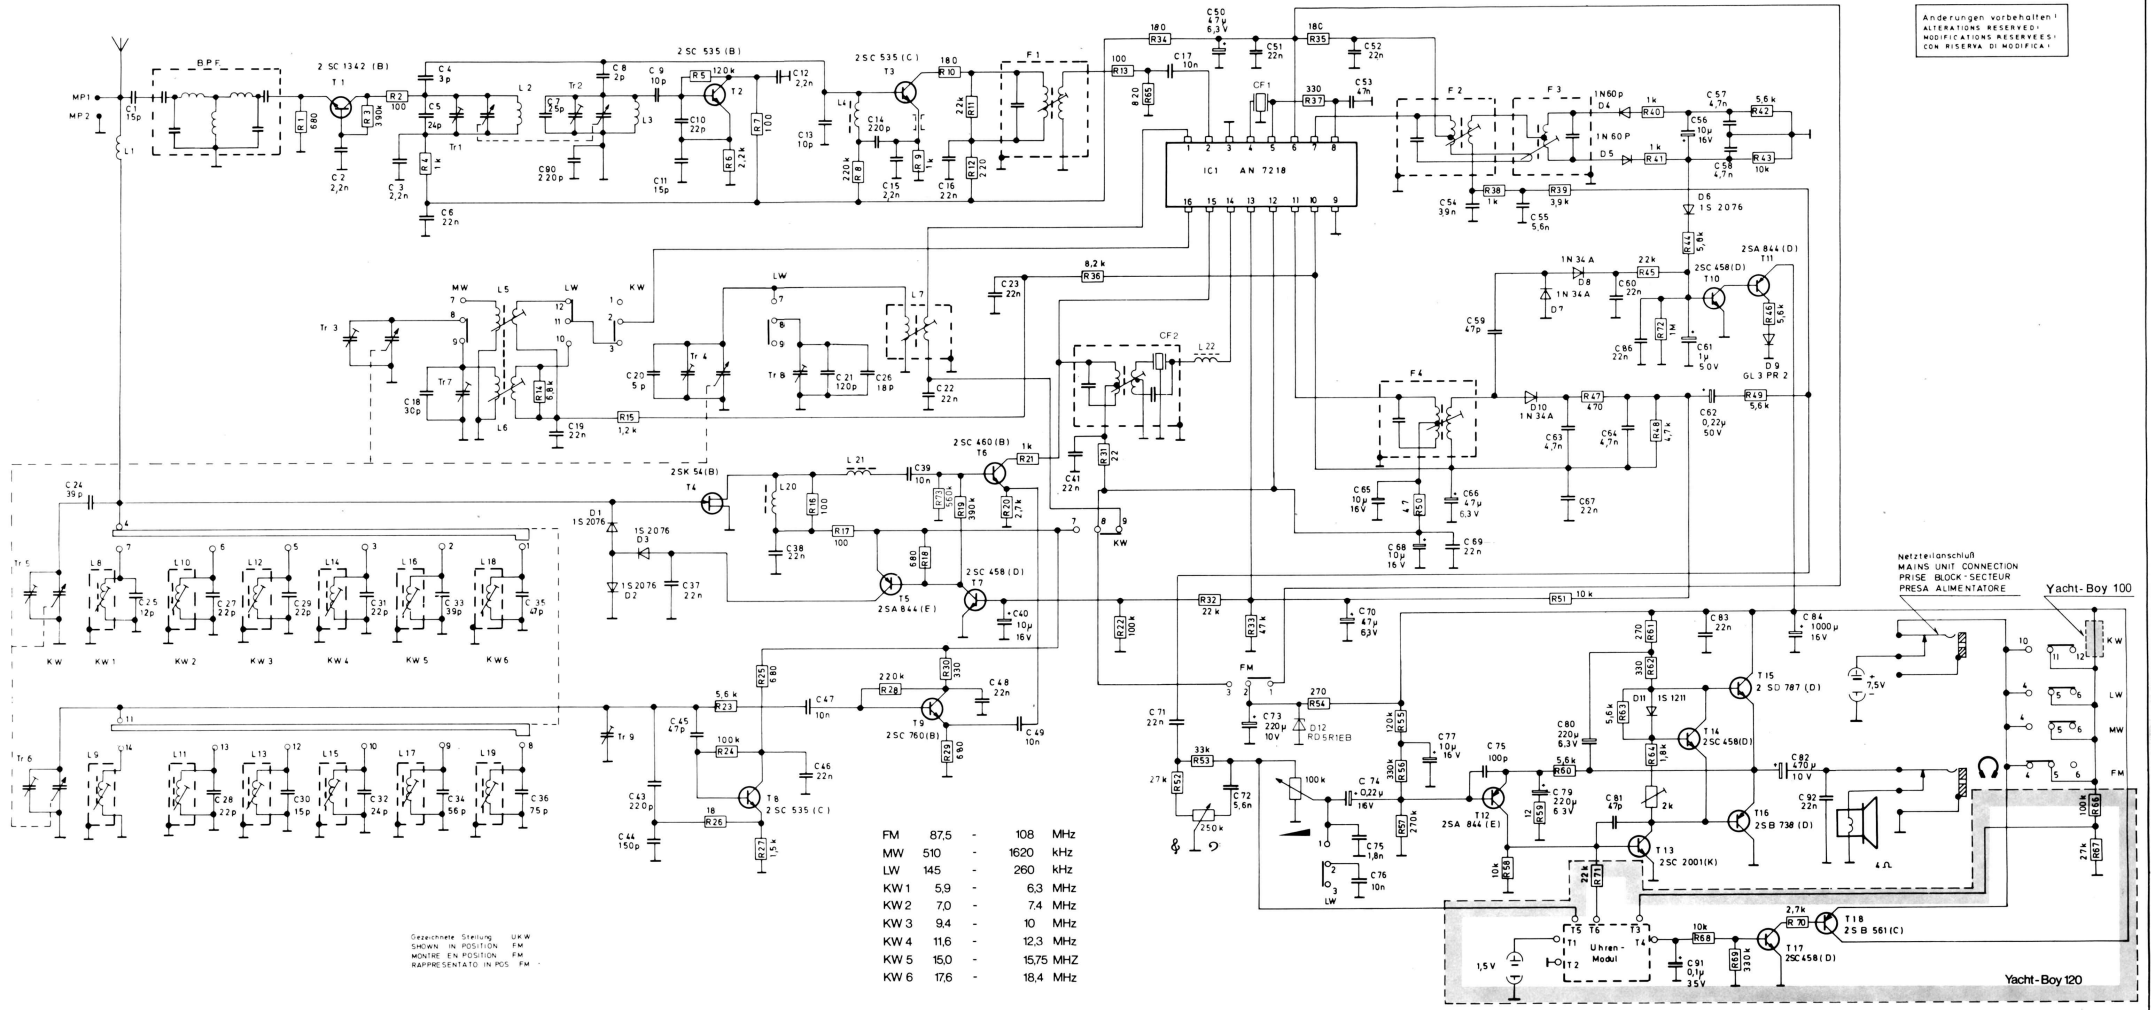

FM	87,5	-	108	MHz
MW	510	-	1620	KHz
LW	145	-	260	KHz
KW 1	5,9	-	6,3	MHz
KW 2	7,0	-	7,4	MHz
KW 3	9,4	-	10	MHz
KW 4	11,6	-	12,3	MHz
KW 5	15,0	-	15,75	MHz
KW 6	17,6	-	18,4	MHz

Netzanschluss
MAINS UNIT CONNECTION
PRISE BLOC - SECTEUR
PRESA ALIMENTATORE

Yacht-Boy 100

Yacht-Boy 120

GRUNDIG Yacht-Boy 100/120
(E750015-906.00)C

C	1, 24, 25, 28, 27, 2, 30, 32, 3, 29, 4, 5, 6, 31, 33, 34, 18, 19, 35, 36, 7, 8, 20, 43, 44, 90, 9, 37, 10, 45, 11, 12, 21, 13, 38, 47, 46, 14, 15, 39, 16, 48, 26, 22, 49, 23, 40, 41, 17, 72, 71, 73, 50, 70, 51, 74, 75, 76, 52, 77, 53, 65, 68, 54, 75, 66, 69, 55, 79, 59, 80, 67, 63, 81, 80, 64, 83, 86, 91, 61, 56, 82, 57, 58, 84, 82, 92,
R	1, 3, 2, 4, 14, 15, 5, 23, 24, 6, 7, 26, 25, 27, 16, 28, 8, 17, 29, 30, 18, 73, 10, 19, 9, 20, 21, 11, 12, 31, 13, 36, 65, 22, 34, 32, 33, 52, 53, 35, 54, 37, 55, 56, 57, 50, 38, 58, 39, 51, 63, 6, 0, 71, 59, 61, 47, 62, 40, 45, 64, 41, 66, 6, 9, 44, 72, 48, 49, 40, 46, 42, 43, 66, 67,